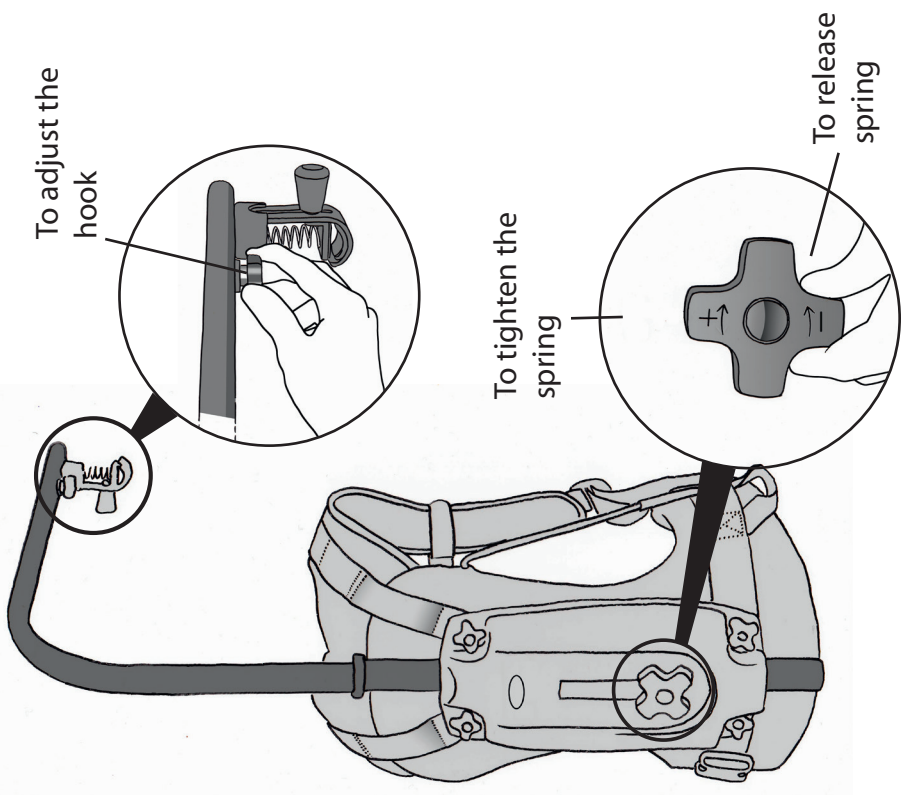

## **Congratulations on your new Easyrig Minimax**

The Easyrig Minimax is made by Easyrig for cameras up to 2-7 kg (4 - 15 lbs). Specially designed by a cameraman for serious operators. The Easyrig Minimax is manufactured in Sweden and has been ergonomically tested with optimal results. The Easyrig Minimax will be your best tool when you do reports, documentaries, commercials, news, sport events, yes, any occasion where handheld camera is required. The Easyrig Minimax gives the advantages of both handheld camera and tripod camera; i.e. with the speed and mobility of the handheld camera you can still achieve steady pictures. The Easyrig Minimax relieves your back and shoulders. The load is redistributed to the hips so that you can concentrate on the actual filming. You won't suffer from a strained back or shoulders as you would from normal handheld shooting and you will be able to work longer periods of time. With The Easyrig Minimax you will be rock steady!

Please send us the warranty card.

HAVE FUN !

Johan Hellsten  
Cameraman/Inventor  
Easyrig AB

Open the knob to adjust the support bar.

How to fold the arm correctly into the bag.

Total weight 3,4 kg

To adjust the hook

To tighten the spring

To release spring