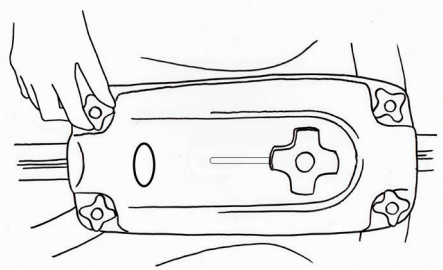

## **Congratulations on your new Easyrig Minimax**

The Easyrig Minimax is made by Easyrig for cameras up to 2-7 kg (4 - 15 lbs). Specially designed by a cameraman for serious operators. The Easyrig Minimax is manufactured in Sweden and has been ergonomically tested with optimal results. The Easyrig Minimax will be your best tool when you do reports, documentaries, commercials, news, sport events, yes, any occasion where handheld camera is required. The Easyrig Minimax gives the advantages of both handheld camera and tripod camera; i.e. with the speed and mobility of the handheld camera you can still achieve steady pictures. The Easyrig Minimax relieves your back and shoulders. The load is redistributed to the hips so that you can concentrate on the actual filming. You won't suffer from a strained back or shoulders as you would from normal handheld shooting and you will be able to work longer periods of time. With The Easyrig Minimax you will be rock steady!

Please send us the warranty card.

HAVE FUN !

Johan Hellsten  
Cameraman/Inventor  
Easyrig AB

Open the knob to adjust the support bar.

How to fold the arm correctly into the bag.

Total weight 3,4 kg

To adjust the hook