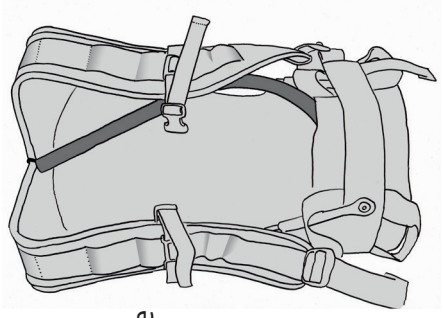

## **Congratulations on your new Easyrig Minimax**

The Easyrig Minimax is made by Easyrig for cameras up to 2-7 kg (4 - 15 lbs). Specially designed by a cameraman for serious operators. The Easyrig Minimax is manufactured in Sweden and has been ergonomically tested with optimal results. The Easyrig Minimax will be your best tool when you do reports, documentaries, commercials, news, sport events, yes, any occasion where handheld camera is required. The Easyrig Minimax gives the advantages of both handheld camera and tripod camera; i.e. with the speed and mobility of the handheld camera you can still achieve steady pictures. The Easyrig Minimax relieves your back and shoulders. The load is redistributed to the hips so that you can concentrate on the actual filming. You won't suffer from a strained back or shoulders as you would from normal handheld shooting and you will be able to work longer periods of time. With The Easyrig Minimax you will be rock steady!

Please send us the warranty card.

HAVE FUN !

Johan Hellsten  
Cameraman/Inventor  
Easyrig AB

Open the knob to adjust the support bar.

How to fold the arm correctly into the bag.

Total weight 3,4 kg

To adjust the hook

To tighten the spring

To release spring